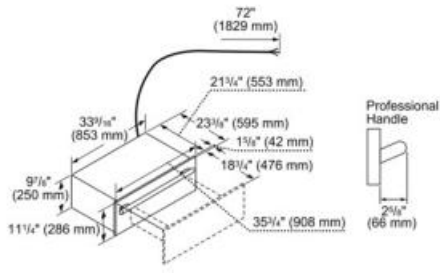

INNOVATION

- SoftClose® drawer door. Ultra smooth closing of the warming drawer. Thermador exclusive feature

PERFORMANCE

- Telescopic ball-bearing rails offer smooth handling and support up to 55 lbs
- Warming Mode with three convenient temperature settings
- Powerful 400-watt convection heater
- Spacious 3.1 cu.ft. cavity holds up to 48 dinner plates
- Glass ceramic surface for easy clean up
- Heat large stacks of plates evenly, quickly and effortlessly
- Glass ceramic surface for easy cleaning
- Hot surface indicator for added safety
- Drawer has open sides for easy and convenient access
- Automatic shut-off timer

Amps (A)	15
Approval certificates	CSA
Plug type	120V-3 prong
Net weight (lbs)	83
Power output heating	1.080
Power level	high, low, medium, plate
Temperature control	electronic
Time control	electronic