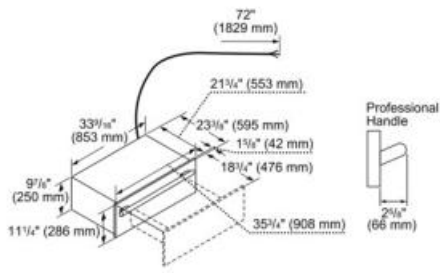

INNOVATION

- SoftClose® drawer door. Ultra smooth closing of the warming drawer. Thermador exclusive feature

PERFORMANCE

- Telescopic ball-bearing rails offer smooth handling and support up to 55 lbs
- Warming Mode with three convenient temperature settings
- Powerful 400-watt convection heater
- Spacious 3.1 cu.ft. cavity holds up to 48 dinner plates
- Glass ceramic surface for easy clean up
- Heat large stacks of plates evenly, quickly and effortlessly
- Glass ceramic surface for easy cleaning
- Hot surface indicator for added safety
- Drawer has open sides for easy and convenient access
- Automatic shut-off timer

Amps (A)	15
Approval certificates	CSA
Plug type	120V-3 prong
Net weight (lbs)	83
Power output heating	1.080
Power level	high, low, medium, plate
Temperature control	electronic
Time control	electronic