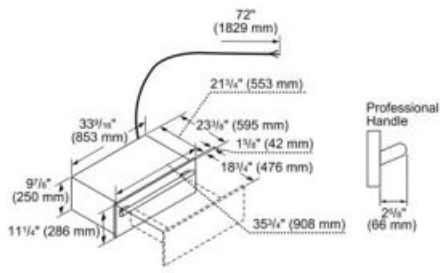

### **PERFORMANCE**

- Telescopic ball-bearing rails offer smooth handling and support up to 55 lbs
- Warming Mode with three convenient temperature settings
- Powerful 400-watt convection heater
- Spacious 3.1 cu.ft. cavity holds up to 48 dinner plates
- Glass ceramic surface for easy clean up
- Heat large stacks of plates evenly, quickly and effortlessly
- Glass ceramic surface for easy cleaning
- Hot surface indicator for added safety
- Drawer has open sides for easy and convenient access
- Automatic shut-off timer

Amps (A)	15
Frequency (Hz)	60
Approval certificates	CSA
Plug type	120V-3 prong
Net weight (lbs)	68
Power output heating	1.080
Power level	high, low, medium, plate
Temperature control	electronic
Time control	electronic