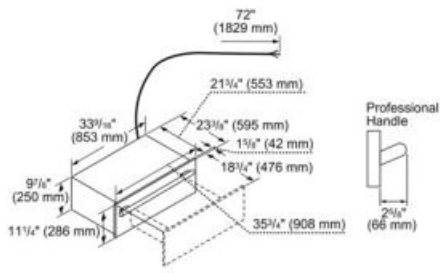

INNOVATION

- SoftClose® drawer door. Ultra smooth closing of the warming drawer. Thermador exclusive feature

PERFORMANCE

- Telescopic ball-bearing rails offer smooth handling and support up to 55 lbs
- Warming Mode with three convenient temperature settings
- Powerful 400-watt convection heater
- Spacious 3.1 cu.ft. cavity holds up to 48 dinner plates
- Glass ceramic surface for easy clean up
- Heat large stacks of plates evenly, quickly and effortlessly
- Glass ceramic surface for easy cleaning
- Hot surface indicator for added safety
- Drawer has open sides for easy and convenient access
- Automatic shut-off timer

Amps (A)	15
Frequency (Hz)	60
Approval certificates	CSA
Plug type	120V-3 prong
Net weight (lbs)	68
Power output heating	1.080
Power level	high, low, medium, plate
Temperature control	electronic
Time control	electronic