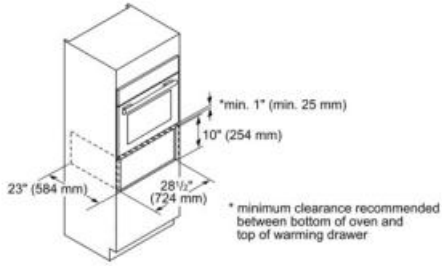

INNOVATION

- SoftClose® drawer door. Ultra smooth closing of the warming drawer. Thermador exclusive feature

PERFORMANCE

- Telescopic ball-bearing rails offer smooth handling and support up to 55 lbs
- Warming Mode with three convenient temperature settings
- Powerful 400-watt convection heater
- Spacious 2.5 cu.ft. cavity holds up to 32 dinner plates
- Glass ceramic surface for easy clean up
- Heat large stacks of plates evenly, quickly and effortlessly
- Glass ceramic surface for easy cleaning
- Hot surface indicator for added safety
- Drawer has open sides for easy and convenient access
- Automatic shut-off timer

Amps (A)	15
Frequency (Hz)	60
Approval certificates	CSA
Plug type	120V-3 prong
Net weight (lbs)	72
Power output heating	0.930
Power level	high, low, medium, plate
Temperature control	electronic
Time control	electronic