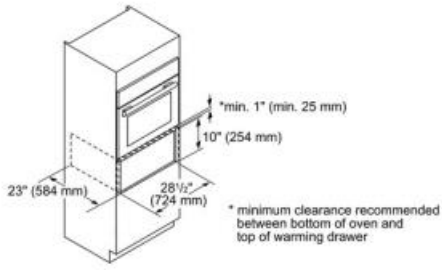

Amps (A)	15
Frequency (Hz)	60
Approval certificates	CSA
Plug type	120V-3 prong
Net weight (lbs)	79
Power output heating	0.930
Power level	high, low, medium, plate
Temperature control	electronic
Time control	No