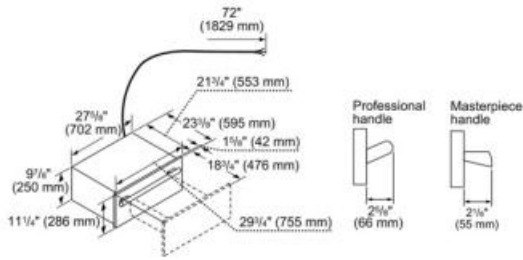

INNOVATION

- SoftClose® drawer door. Ultra smooth closing of the warming drawer. Thermador exclusive feature

PERFORMANCE

- Telescopic ball-bearing rails offer smooth handling and support up to 55 lbs
- Warming Mode with three convenient temperature settings
- Powerful 400-watt convection heater
- Spacious 2.5 cu.ft. cavity holds up to 32 dinner plates
- Glass ceramic surface for easy clean up
- Heat large stacks of plates evenly, quickly and effortlessly
- Glass ceramic surface for easy cleaning
- Hot surface indicator for added safety
- Drawer has open sides for easy and convenient access
- Automatic shut-off timer

Amps (A)	15
Frequency (Hz)	60
Approval certificates	CSA
Plug type	120V-3 prong
Net weight (lbs)	72
Power output heating	0.930
Power level	high, low, medium, plate
Temperature control	electronic
Time control	electronic