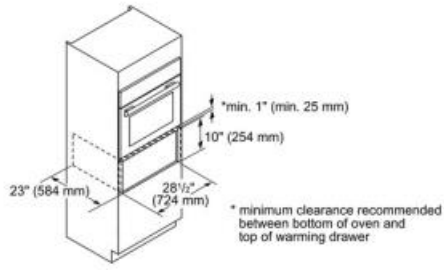

INNOVATION

- SoftClose® drawer door. Ultra smooth closing of the warming drawer. Thermador exclusive feature

PERFORMANCE

- Telescopic ball-bearing rails offer smooth handling and support up to 55 lbs
- Warming Mode with three convenient temperature settings
- Powerful 400-watt convection heater
- Spacious 2.5 cu.ft. cavity holds up to 32 dinner plates
- Glass ceramic surface for easy clean up
- Heat large stacks of plates evenly, quickly and effortlessly
- Glass ceramic surface for easy cleaning
- Hot surface indicator for added safety
- Drawer has open sides for easy and convenient access
- Automatic shut-off timer

Amps (A)	15
Frequency (Hz)	60
Approval certificates	CSA
Plug type	120V-3 prong
Net weight (lbs)	79
Power output heating	0.930
Power level	high, low, medium, plate
Temperature control	electronic
Time control	No