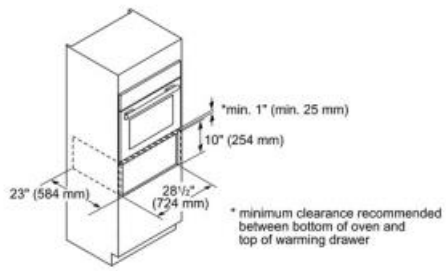

INNOVATION

- SoftClose® drawer door. Ultra smooth closing of the warming drawer. Thermador exclusive feature

PERFORMANCE

- Telescopic ball-bearing rails offer smooth handling and support up to 55 lbs
- Warming Mode with three convenient temperature settings
- Powerful 400-watt convection heater
- Spacious 2.5 cu.ft. cavity holds up to 32 dinner plates
- Glass ceramic surface for easy clean up
- Heat large stacks of plates evenly, quickly and effortlessly
- Glass ceramic surface for easy cleaning
- Hot surface indicator for added safety
- Drawer has open sides for easy and convenient access
- Automatic shut-off timer

Amps (A)	15
Frequency (Hz)	60
Approval certificates	CSA
Plug type	120V-3 prong
Net weight (lbs)	79
Power output heating	0.930
Power level	high, low, medium, plate
Temperature control	electronic
Time control	No