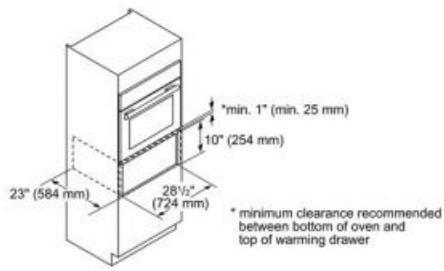

Amps (A)	15
Frequency (Hz)	60
Approval certificates	CSA
Plug type	120V-3 prong
Net weight (lbs)	79
Power output heating	0.930
Power level	high, low, medium, plate
Temperature control	electronic
Time control	No