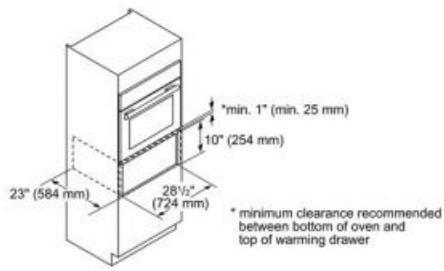

INNOVATION

- SoftClose® drawer door. Ultra smooth closing of the warming drawer. Thermador exclusive feature

PERFORMANCE

- Telescopic ball-bearing rails offer smooth handling and support up to 55 lbs
- Warming Mode with three convenient temperature settings
- Powerful 400-watt convection heater
- Spacious 2.5 cu.ft. cavity holds up to 32 dinner plates
- Glass ceramic surface for easy clean up
- Heat large stacks of plates evenly, quickly and effortlessly
- Glass ceramic surface for easy cleaning
- Hot surface indicator for added safety
- Drawer has open sides for easy and convenient access
- Automatic shut-off timer

Amps (A)	15
Frequency (Hz)	60
Approval certificates	CSA
Plug type	120V-3 prong
Net weight (lbs)	79
Power output heating	0.930
Power level	high, low, medium, plate
Temperature control	electronic
Time control	No