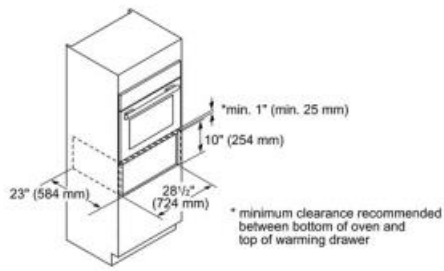

### **PERFORMANCE**

- Telescopic ball-bearing rails offer smooth handling and support up to 55 lbs
- Warming Mode with three convenient temperature settings
- Powerful 400-watt convection heater
- Spacious 2.5 cu.ft. cavity holds up to 32 dinner plates
- Glass ceramic surface for easy clean up
- Heat large stacks of plates evenly, quickly and effortlessly
- Glass ceramic surface for easy cleaning
- Hot surface indicator for added safety
- Drawer has open sides for easy and convenient access
- Automatic shut-off timer