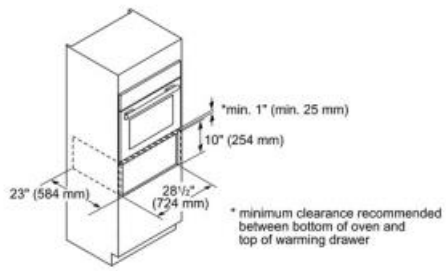

INNOVATION

- SoftClose® drawer door. Ultra smooth closing of the warming drawer. Thermador exclusive feature

PERFORMANCE

- Telescopic ball-bearing rails offer smooth handling and support up to 55 lbs
- Warming Mode with three convenient temperature settings
- Powerful 400-watt convection heater
- Spacious 2.5 cu.ft. cavity holds up to 32 dinner plates
- Heat large stacks of plates evenly, quickly and effortlessly
- Glass ceramic surface for easy cleaning
- Hot surface indicator for added safety
- Drawer has open sides for easy and convenient access
- Automatic shut-off timer

Amps (A)	15
Frequency (Hz)	60
Approval certificates	CSA
Plug type	120V-3 prong
Net weight (lbs)	78
Power output heating	0.930
Power level	high, low, medium, plate
Temperature control	electronic
Time control	No