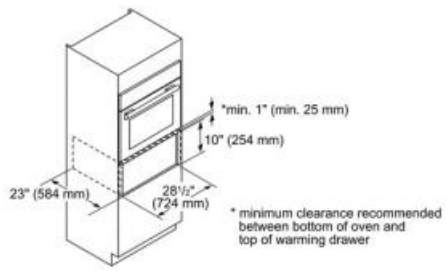

Amps (A)	15
Frequency (Hz)	60
Approval certificates	CSA
Plug type	120V-3 prong
Net weight (lbs)	78
Power output heating	0.930
Power level	high, low, medium, plate
Temperature control	electronic
Time control	No