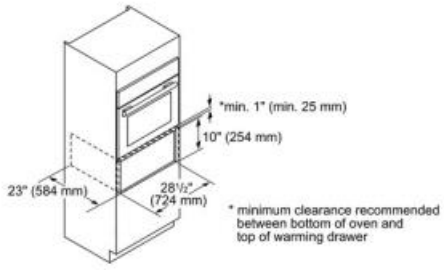

Amps (A)	15
Frequency (Hz)	60
Approval certificates	CSA
Plug type	120V-3 prong
Net weight (lbs)	78
Power output heating	0.930
Power level	high, low, medium, plate
Temperature control	electronic
Time control	No