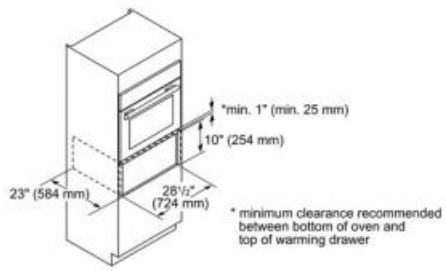

INNOVATION

- SoftClose® drawer door. Ultra smooth closing of the warming drawer. Thermador exclusive feature

PERFORMANCE

- Telescopic ball-bearing rails offer smooth handling and support up to 55 lbs
- Warming Mode with three convenient temperature settings
- Powerful 400-watt convection heater
- Spacious 2.5 cu.ft. cavity holds up to 32 dinner plates
- Glass ceramic surface for easy clean up
- Heat large stacks of plates evenly, quickly and effortlessly
- Glass ceramic surface for easy cleaning
- Hot surface indicator for added safety
- Drawer has open sides for easy and convenient access
- Automatic shut-off timer

Amps (A)	15
Frequency (Hz)	60
Approval certificates	CSA
Plug type	120V-3 prong
Net weight (lbs)	64
Power output heating	0.930
Power level	high, low, medium, plate
Temperature control	electronic
Time control	No