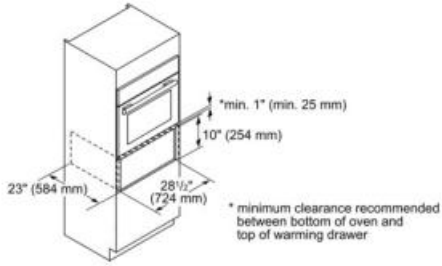

Amps (A)	15
Frequency (Hz)	60
Approval certificates	CSA
Plug type	120V-3 prong
Net weight (lbs)	59
Power output heating	0.930
Power level	high, low, medium, plate
Temperature control	electronic
Time control	electronic