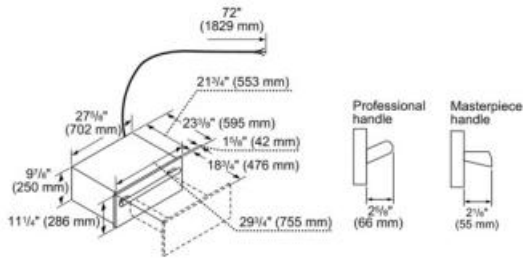

Amps (A)	15
Frequency (Hz)	60
Approval certificates	CSA
Plug type	120V-3 prong
Net weight (lbs)	59
Power output heating	0.930
Power level	high, low, medium, plate
Temperature control	electronic
Time control	electronic