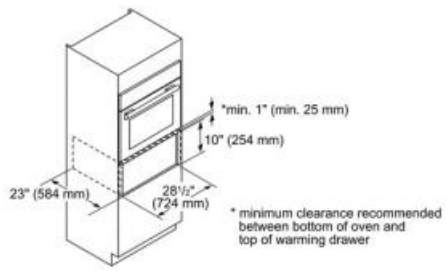

Amps (A)	15
Frequency (Hz)	60
Approval certificates	CSA
Plug type	120V-3 prong
Net weight (lbs)	64
Power output heating	0.930
Power level	high, low, medium, plate
Temperature control	electronic
Time control	No