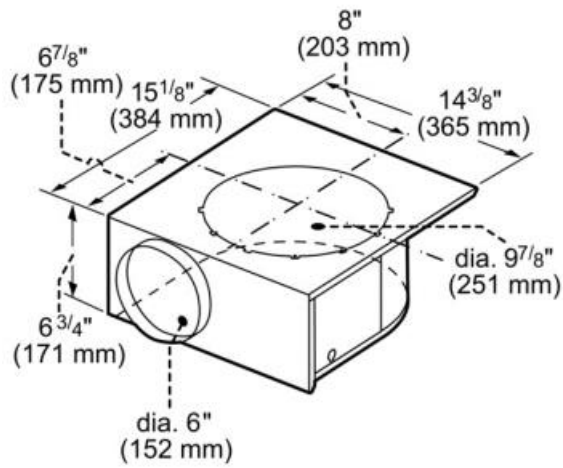

Performance

- Internal Blowers are installed under the countertop with the downdraft
- Always refer to installation manual for detailed instructions

measurements in inches and mm

Alternative colors available	NOT_SHOWN
Frequency (Hz)	60
Approval certificates	CSA, UL
Plug type	120V-3 prong
Net weight (lbs)	10
Gross weight (lbs)	18
Motor location	External motor
Discharge direction	vertical
Operating mode	Ducted