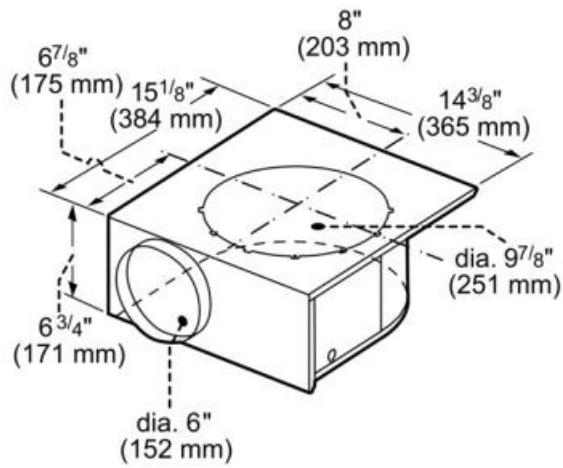

Design

- Internal Blowers are installed under the countertop with the downdraft
- Always refer to installation manual for detailed instructions

measurements in inches and mm

Frequency (Hz)	60
Approval certificates	CSA, UL
Plug type	120V-3 prong
Net weight (lbs)	10
Gross weight (lbs)	18
Motor location	External motor
Discharge direction	vertical
Operating mode	Ducted