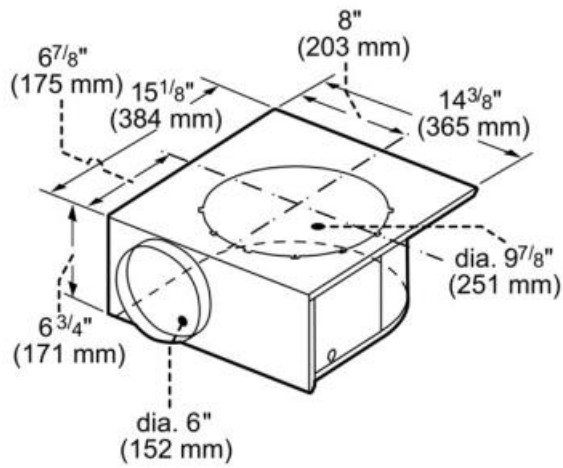

Design

- Internal Blowers are installed under the countertop with the downdraft
- Always refer to installation manual for detailed instructions

measurements in inches and mm

Alternative colors available	NOT_SHOWN
Frequency (Hz)	60
Approval certificates	CSA, UL
Plug type	120V-3 prong
Net weight (lbs)	10
Gross weight (lbs)	18
Motor location	External motor
Discharge direction	vertical
Operating mode	Ducted