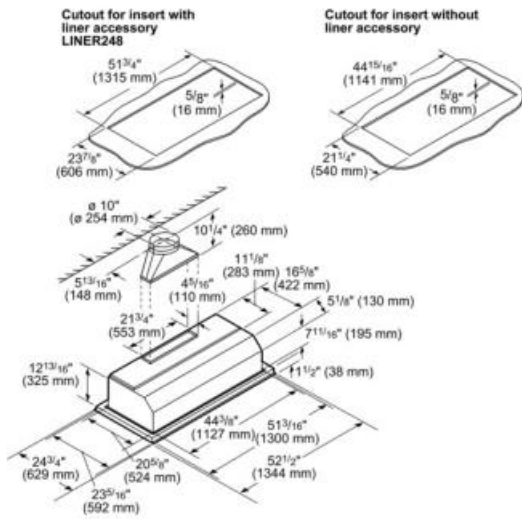

|  |                          |
|--|--------------------------|
| Amps (A)                                       | 15                       |
| Frequency (Hz)                                 | 60                       |
| Approval certificates                          | CSA                      |
| Plug type                                      | fixed connection         |
| Net weight (lbs)                               | 98                       |
| Gross weight (lbs)                             | 111                      |
| Required distance above range/rangetop/cooktop | 30"/30"                  |
| Diameter of air duct (in) top                  | 10                       |
| Operating mode                                 | Ducted                   |
| Delay shut off modes                           | 10                       |
| Optional accessories                           | LINER248, VCI2REMKS      |
| Number of lights                               | 4                        |
| Total power of the lamps (W)                   | 40; 40                   |
| Grease filter material                         | Washable stainless steel |