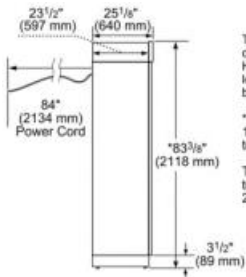

* When leveling legs are fully extended to 1 1/4" (32 mm) below rollers, add 1 1/8" (29 mm) to the height dimensions.

Frequency (Hz)	60
Approval certificates	CSA, UL
Energy consumption (kWh/yr)	826.0
Net weight (lbs)	547
Gross weight (lbs)	606
Refrigerator gross capacity (cu.ft.)	16
Freezer gross capacity (cu.ft.)	9
Number of door bins - freezer	6
Number of shelves - freezer	4
Water filter replacement indicator	Yes
Reversible door hinge	No