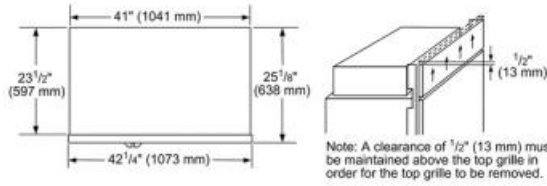

Top Grille Clearance

* When leveling legs are fully extended to 1 1/4" (32 mm) below rollers, add 1 1/8" (29 mm) to the height dimensions.