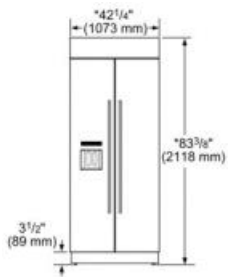

Top Grille Clearance

* When leveling legs are fully extended to 1 1/4" (32 mm) below rollers, add 1 1/8" (29 mm) to the height dimensions.