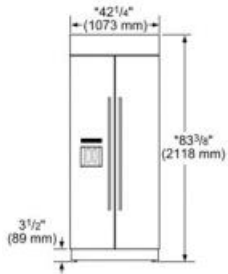

Top Grille Clearance

* When leveling legs are fully extended to 1 1/4" (32 mm) below rollers, add 1 1/8" (29 mm) to the height dimensions.