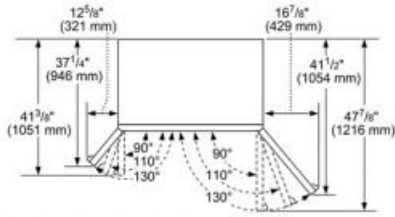

Width dimensions are measured from trim edge to trim edge.

Height dimensions are shown with leveling legs extended 1/8" (3 mm) below the rollers.

* When leveling legs are fully extended to 1 1/4" (32 mm) below rollers, add 1 1/8" (29 mm) to the height dimensions.

The water line attached to the back of the refrigerator is 5 ft (1524 mm) long. Height dimensions are shown with leveling legs extended 1/8" (3 mm) below rollers.

* When leveling legs are fully extended to 1 1/4" (32 mm) below rollers, add 1 1/8" (29 mm) to the height dimensions.

The depth from the front of the top grille to the back of the refrigerator cabinet is 25 1/8" (638 mm).

Frequency (Hz)	60
Approval certificates	CSA, UL
Energy consumption (kWh/yr)	826.0
Net weight (lbs)	547
Gross weight (lbs)	606
Refrigerator gross capacity (cu.ft.)	16
Freezer gross capacity (cu.ft.)	9
Number of door bins - freezer	6
Number of shelves - freezer	4
Water filter replacement indicator	Yes
Reversible door hinge	No