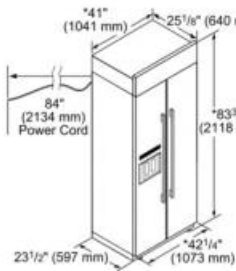

Width dimensions are measured from trim edge to trim edge.

* When leveling legs are fully extended to 1 1/4" (32 mm) below rollers, add 1 1/8" (29 mm) to the height dimensions.