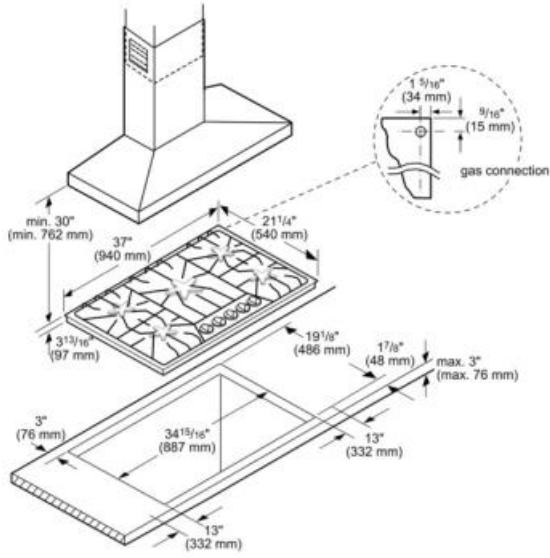

INNOVATION

- Patented and exclusive Star® Burner provides superior performance
- Illuminated control panel with metal knobs

PERFORMANCE

- Powerful 18,000 BTU center-mounted burner
- Continuous grates allow pots and pans to glide smoothly across the cooktop
- Automatic electronic re-ignition
- Knobs feature a safety "push to turn" system

DESIGN

- Chiseled, angular design coordinates with the suite of Thermador Masterpiece™ Collection appliances
- High-grade, quality die cast metal knobs
- Sleek control panel features glass and stainless steel

Location of 1st heating element	front left