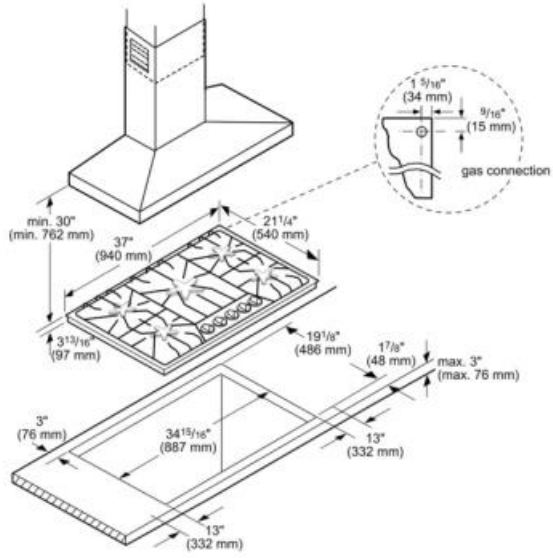

INNOVATION

- Patented and exclusive Star® Burner provides superior performance
- Illuminated control panel with metal knobs

PERFORMANCE

- Powerful 18,000 BTU center-mounted burner
- Continuous grates allow pots and pans to glide smoothly across the cooktop
- Automatic electronic re-ignition
- Knobs feature a safety "push to turn" system

DESIGN

- Chiseled, angular design coordinates with the suite of Thermador Masterpiece™ Collection appliances
- High-grade, quality die cast metal knobs
- Sleek control panel features glass and stainless steel

Location of 1st heating element	front left