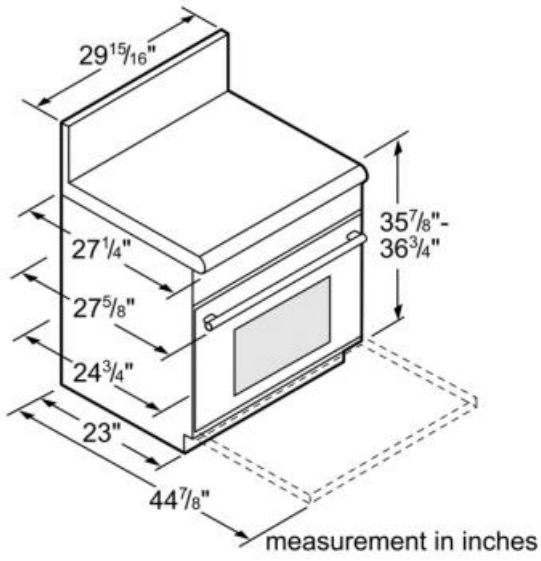

PERFORMANCE

- Professional style, continuous cast iron grates
- Continuous porcelain, easy to clean cooking surface
- Every burner 15,000 BTU (LP)
- Widest range of simmer options from 375 BTU to 3,000 BTU
- Star® design delivers superior heat spread for any size pan
- Simmer without stirring/scorching with exclusive ExtraLow®
- Powerful, 22,000 BTU bake and 19,000 BTU broil burners
- Convection Bake offers precise multi-level baking results
- Massive oven capacity of 4.4 cu.ft.
- Six rack levels for multiple item cooking
- One Full Access® telescopic rack and two standard racks, all with integrated easy-grip handle
- Electronic oven control ensures precise heating
- Large oven door window for maximum viewing
- Powerful halogen lighting illuminates the oven cavity
- Sabbath mode

DESIGN

- Bold Professional design
- Truly Flush Mounted™, 24" standard cabinet depth
- Patented Pedestal Star® Burner with QuickClean Base™

- Restaurant style metal knobs
- Signature blue indicator lighting
- 30" units ship standard with island trim included

Amps (A)	15
Frequency (Hz)	60
Gas type	Liquid gas 27,5 mbar (USA)
Approval certificates	CSA
Plug type	120V-3 prong
Net weight (lbs)	359
Gross weight (lbs)	372
Temperature control	electronic
Time control	No
Location of 1st heating element	front left
Type of grate	Cast iron
Number of double grates	3
Knob material	Full metal
Included accessories	1 x Broiler pan
Location of 1st heating element	front left
Power of 1st heating element (W)	4.39
Location of 2nd heating element	center left
Location of 3rd heating element	back left
Power of 3rd burner (BTU)	15000
Location of 4th heating element	middle back
Location of 5th heating element	back right
Power of 5th burner (BTU)	15000
Location of 6th heating element	center right