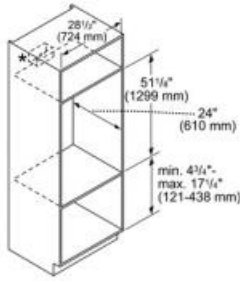

* Junction box may be installed above, below or to the right of the unit, within reach of the power cable.