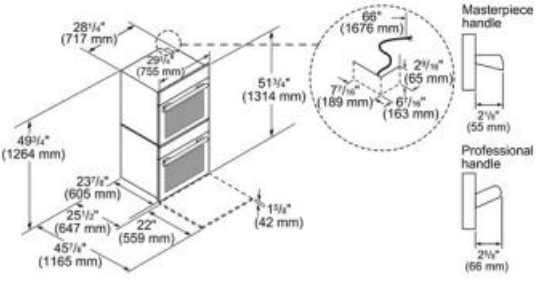

* Junction box may be installed above, below, or to the right of the unit within range of the power cable.

Amps (A)	40
Frequency (Hz)	60
Approval certificates	CSA, STAR-K
Plug type	fixed connection, no plug
Net weight (lbs)	293
Included accessories	3 x oven racks /upper, 2 x oven racks /lower, 1 x Broiler pan /upper, 1 x temperature probe /upper