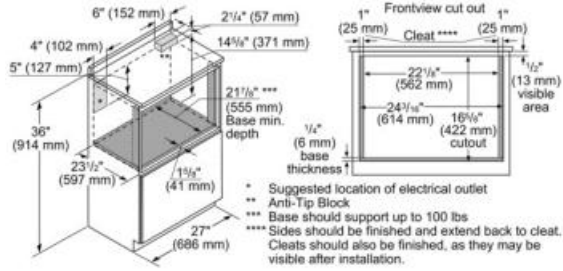

Performance

- Spacious 1.2 cu.ft. cavity
- Microwave interior accommodates a 13"x9" pan
- 950 Watts Microwave power
- 10 Cooking Modes (incl. Melt, Soften and Keep Warm)
- Sensor cooking programs measure humidity and adjust cooking level and cooking time
- Popcorn program
- Touch "open" and "close"

Design

- Perfect Flush Installation
- Hidden Vent
- Premium glass touch control
- Blue LCD display

Amps (A)	15
Frequency (Hz)	60
Approval certificates	CUL, UL
Plug type	120V-3 prong
Net weight (lbs)	81
Number of power levels	11
Turntable	No
Heating type	Microwave
Cavity material	lacquered
Door opening	Button