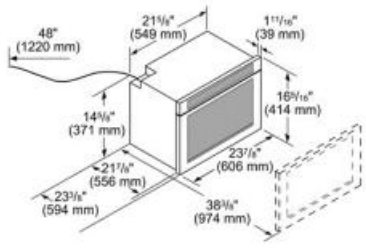

Performance

- Spacious 1.2 cu.ft. cavity
- Microwave interior accommodates a 13"x9" pan
- 950 Watts Microwave power
- 10 Cooking Modes (incl. Melt, Soften and Keep Warm)
- Sensor cooking programs measure humidity and adjust cooking level and cooking time
- Popcorn program
- Touch "open" and "close"

Design

- Perfect Flush Installation
- Hidden Vent
- Premium glass touch control
- Blue LCD display

Amps (A)	15
Frequency (Hz)	60
Approval certificates	CUL, UL
Plug type	120V-3 prong
Net weight (lbs)	81
Number of power levels	11
Turntable	No
Heating type	Microwave
Cavity material	lacquered
Door opening	Button