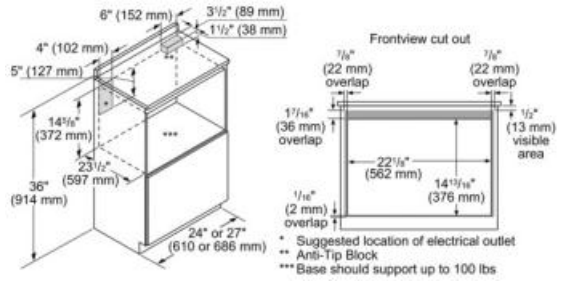

Performance

- Spacious 1.2 cu.ft. cavity
- Microwave interior accommodates a 13"x9" pan
- 950 Watts Microwave power
- 10 Cooking Modes (incl. Melt, Soften and Keep Warm)
- Sensor cooking programs measure humidity and adjust cooking level and cooking time
- Popcorn program
- Touch "open" and "close"

Design

- Perfect Flush Installation
- Hidden Vent
- Premium glass touch control
- Blue LCD display

Amps (A)	15
Frequency (Hz)	60
Approval certificates	CUL, UL
Plug type	120V-3 prong
Net weight (lbs)	81
Number of power levels	11
Turntable	No
Heating type	Microwave
Cavity material	lacquered
Door opening	Button