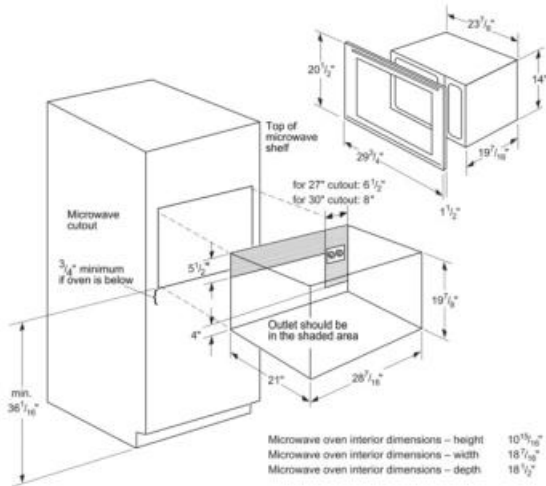

Design

- Built-in Microwave is the perfect companion for any Thermador Wall Oven
- Chiseled and bold Thermador design
- Available with 27" or 30" Trim Kit for a sleek built-in look
- Premium glass touch control
- Blue digital display with scrolling text

Amps (A)	20
Frequency (Hz)	60
Approval certificates	CSA, UL
Plug type	120V-3 prong
Net weight (lbs)	34
Optional accessories	MBT27JS, MBT30JS, MET27ES, MET30ES
Number of power levels	10
Turntable	Yes
Turntable diameter (in)	16 1/2"
Heating type	Microwave
Cavity material	lacquered
Door opening	Button