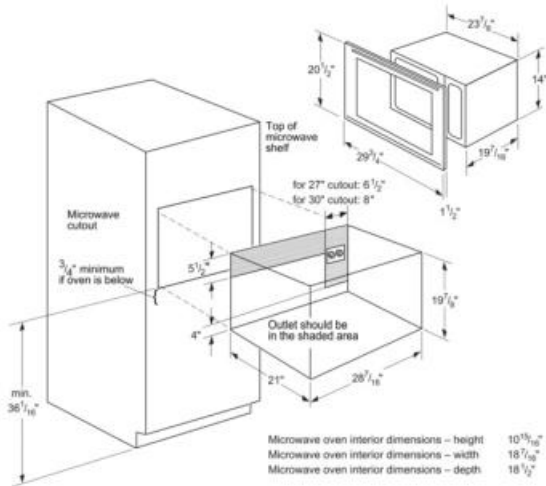

### Design

- Built-in Microwave is the perfect companion for any Thermador Wall Oven
- Chiseled and bold Thermador design
- Available with 27" or 30" Trim Kit for a sleek built-in look
- Premium glass touch control
- Blue digital display with scrolling text

Amps (A)	20
Frequency (Hz)	60
Approval certificates	CSA, UL
Plug type	120V-3 prong
Net weight (lbs)	34
Optional accessories	MBT27JS, MBT30JS, MET27ES, MET30ES
Number of power levels	10
Turntable	Yes
Turntable diameter (in)	16 1/2"
Heating type	Microwave
Cavity material	lacquered
Door opening	Button