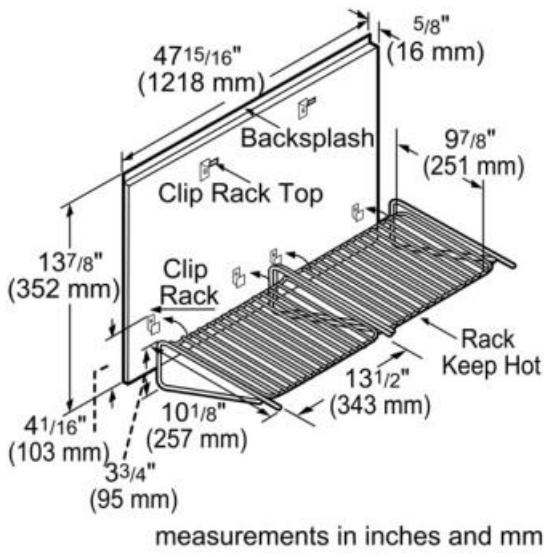

**Efficiency**

- Convenient shelf allows dishes to keep hot at serving temperature. Includes a stainless steel backguard and two shelves

Net weight (lbs)	21
Gross weight (lbs)	24