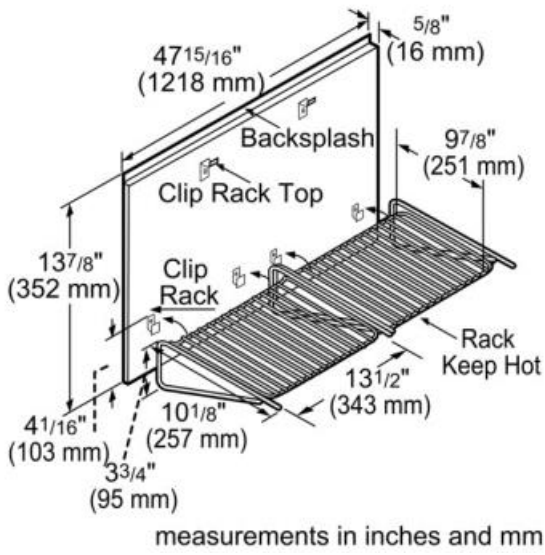

### Design

- Convenient shelf allows dishes to keep hot at serving temperature. Includes a stainless steel backguard and two shelves

Net weight (lbs)	24
Gross weight (lbs)	24