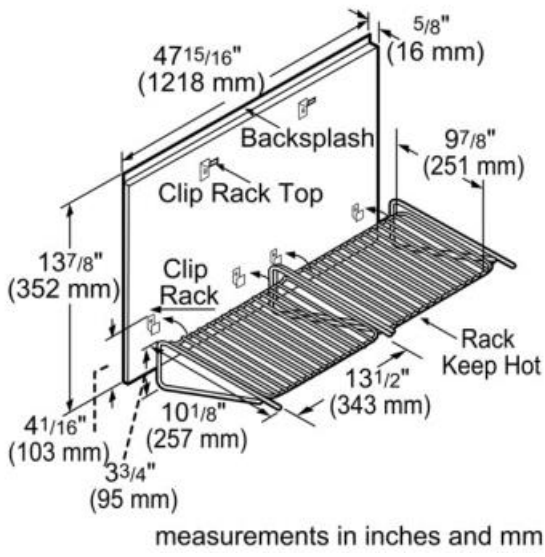

### Design

- Convenient shelf allows dishes to keep hot at serving temperature. Includes a stainless steel backguard and two shelves

Net weight (lbs)	24
Gross weight (lbs)	24