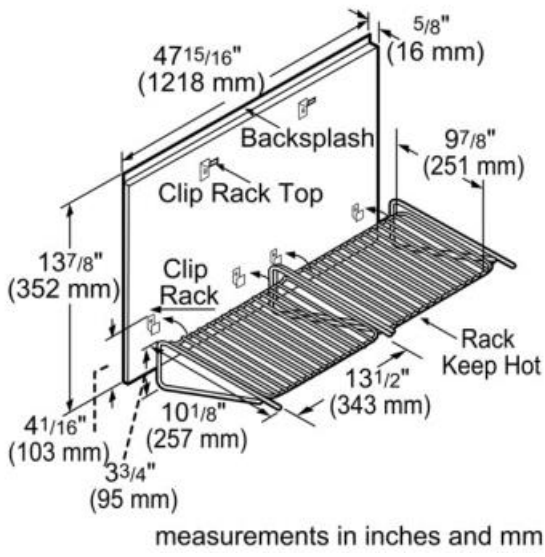

### **Design**

- Convenient shelf allows dishes to keep hot at serving temperature. Includes a stainless steel backguard and two shelves

Net weight (lbs)	24
Gross weight (lbs)	24