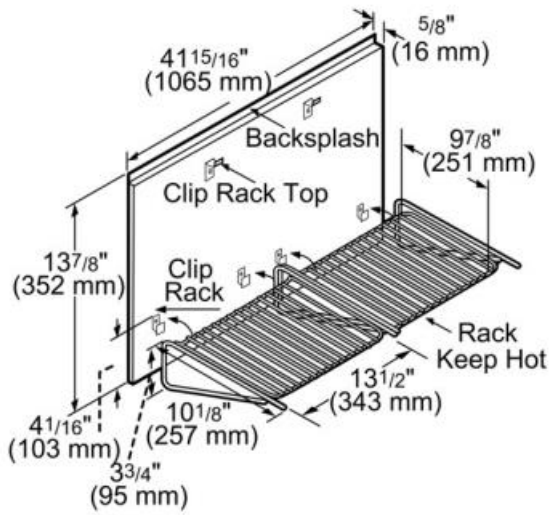

Design

- Convenient shelf allows dishes to keep hot at serving temperature. Includes a stainless steel backguard and two shelves

measurements in inches and mm

Net weight (lbs)	21
Gross weight (lbs)	21