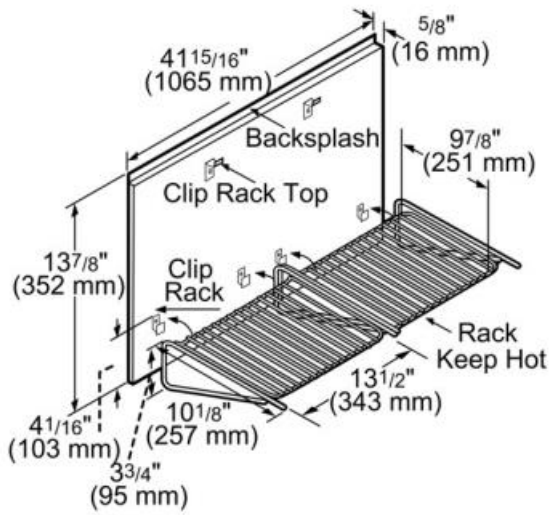

**Design**

- Convenient shelf allows dishes to keep hot at serving temperature. Includes a stainless steel backguard and two shelves

measurements in inches and mm

Net weight (lbs)	21
Gross weight (lbs)	21