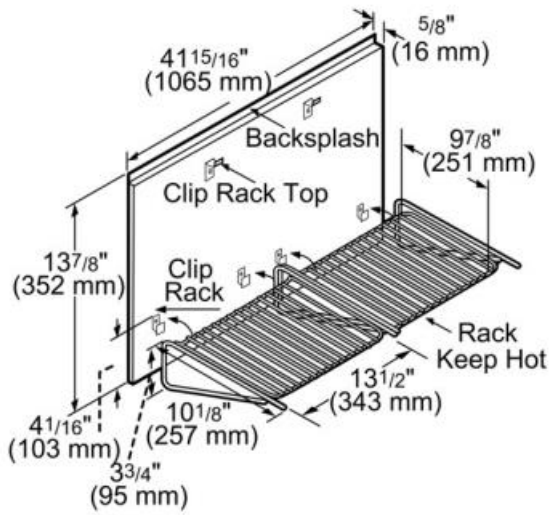

**Design**

- Convenient shelf allows dishes to keep hot at serving temperature. Includes a stainless steel backguard and two shelves

measurements in inches and mm

|                    |    |
|--------------------|----|
| Net weight (lbs)   | 21 |
| Gross weight (lbs) | 21 |