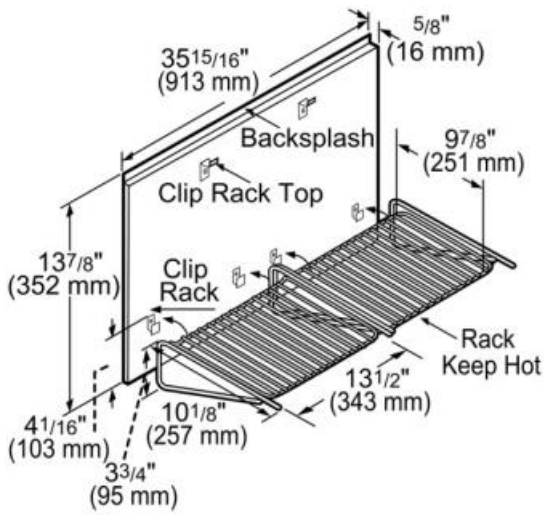

Design

- Convenient shelf allows dishes to keep hot at serving temperature. Includes a stainless steel backguard and two shelves

measurements in inches and mm

Net weight (lbs)	18
Gross weight (lbs)	18