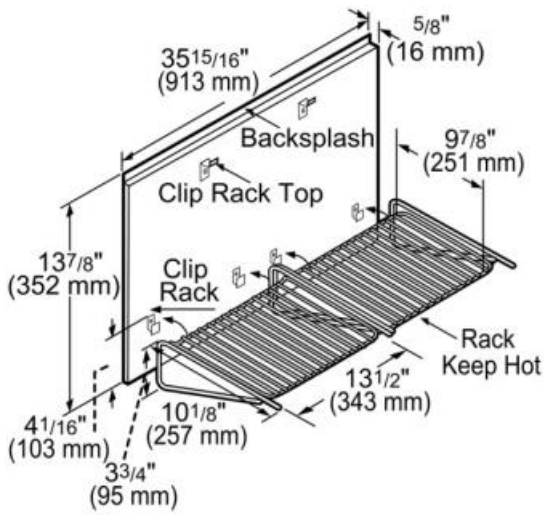

### **Design**

- Convenient shelf allows dishes to keep hot at serving temperature. Includes a stainless steel backguard and two shelves

measurements in inches and mm

Net weight (lbs)	18
Gross weight (lbs)	18