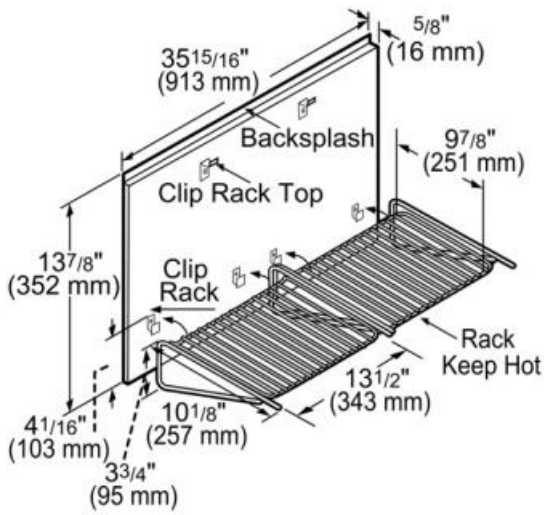

### Design

- Convenient shelf allows dishes to keep hot at serving temperature. Includes a stainless steel backguard and two shelves

measurements in inches and mm

Net weight (lbs)	18
Gross weight (lbs)	18