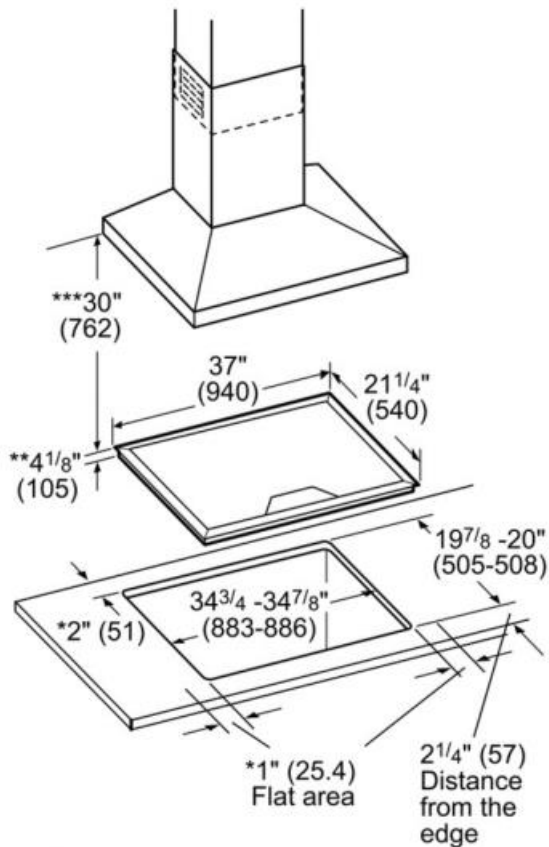

INNOVATION

- New Silver Mirrored Finish - striking and bold design offers the perfect companion solution for stainless steel products
- Largest (13") and most powerful (4600W) round heating element in its class
- Industry exclusive triple zone - accommodates multiple size pans with 3 diameter sizes

DESIGN

- Touch control panel with blue light illumination offers 17 power settings
- Chiseled, angular design coordinates with the suite of Thermador Masterpiece® Collection appliances
- Trapezoid design control panel

- * Minimum distance from the cutout to the wall
 - ** Installed depth includes 1" (26 mm) air clearance
 - *** Minimum distance between surface of the cooktop and lower edge of the exhaust hood.
- Measurements in inches(mm in brackets)