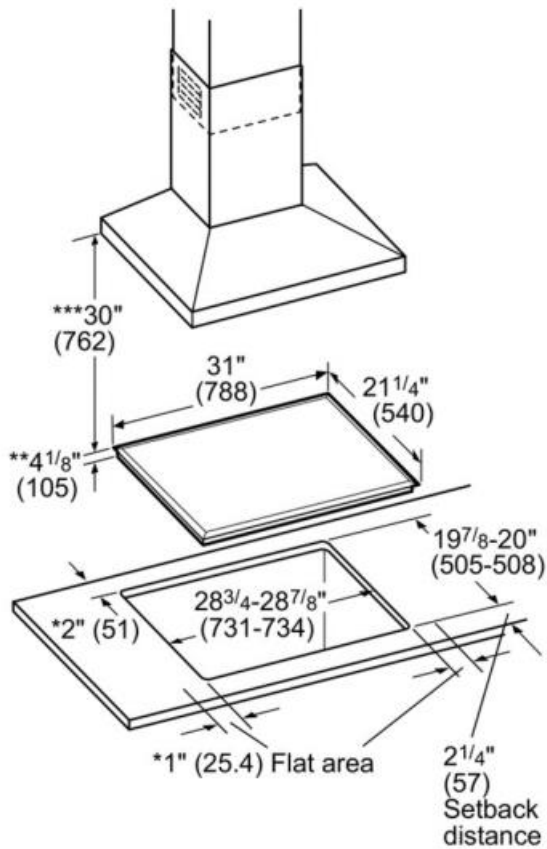

DESIGN

- Touch control panel with blue light illumination offers 17 power settings
- Angular, modern design coordinates with the suite of Thermador Masterpiece™ Collection appliances
- Trapezoid design control panel

- * Minimum distance from cutout to the wall
- ** Installed depth includes a required 1" (26mm) air gap
- *** Minimum distance between the hob and lower edge of the exhaust hood

Measurements in inches (mm in brackets)