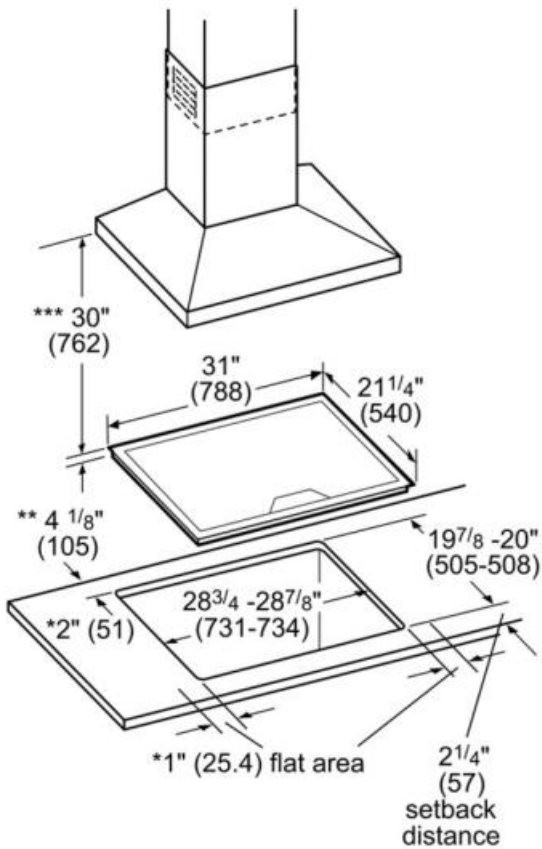

DESIGN

- Touch control panel with blue light illumination offers 17 power settings
- Chiseled, angular design coordinates with the suite of Thermador Masterpiece® Collection appliances
- Trapezoid design control panel

- * Minimum distance from cutout to the wall
- ** Installed depth includes 1" (26 mm) needed air gap
- *** Minimum distance between the cooktop surface and lower edge of exhaust hood

measurements in inches (mm in brackets)