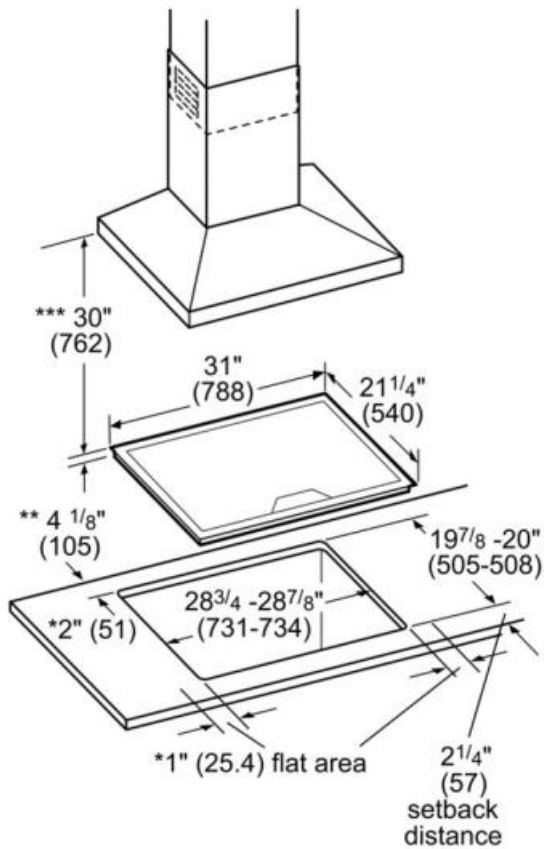

DESIGN

- Touch control panel with blue light illumination offers 17 power settings
- Chiseled, angular design coordinates with the suite of Thermador Masterpiece® Collection appliances
- Trapezoid design control panel

- * Minimum distance from cutout to the wall
- ** Installed depth includes 1" (26 mm) needed air gap
- *** Minimum distance between the cooktop surface and lower edge of exhaust hood

measurements in inches (mm in brackets)